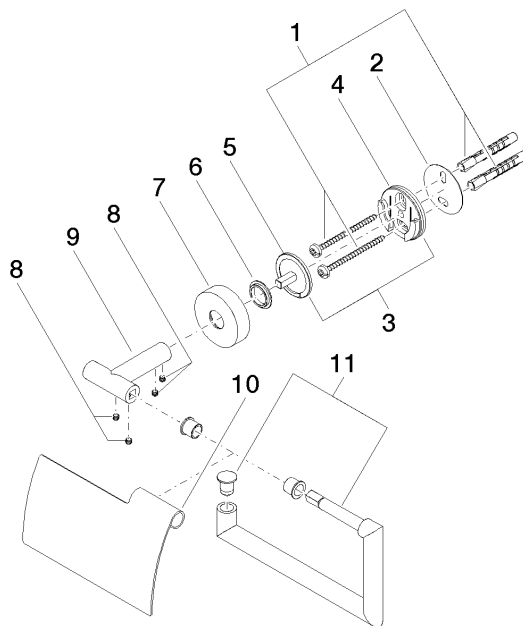

83 510 979

- width 150mm
- height 95 mm
- rosette Ø 40 mm
- 40mm projection

Fits: LISSÉ, META

	Chrome	83 510 979-00
	Brushed Platinum	83 510 979-06
	Dark Chrome	83 510 979-19
	Light Gold	83 510 979-26
	Brushed Light Gold	83 510 979-27
	Matte Black	83 510 979-33
	Brushed Bronze	83 510 979-42
	Brushed Champagne (22kt Gold)	83 510 979-46
	Champagne (22kt Gold)	83 510 979-47
	Brushed Chrome	83 510 979-93
	Brushed Dark Platinum	83 510 979-99

83 510 979

mm [inches]

83 510 979

Parts for other finishes can be found here: Brushed Platinum

### Spare parts list

No.	Item Number	Name	Quantity used	Delivery time
1	05 30 31 025 00 90	fixing set	1	2
2	05 30 11 519 00 90	disc	1	2
3	05 17 97 501 01 90	fixing set	1	2
4	08 17 97 501 07	holder	1	2
5	08 17 97 559 90	holder	1	2
6	08 30 11 516 90	ring	1	2
7	08 27 97 500-00	rosette	1	10
8	90 31 11 038 00 90	pin	4	2
9	05 17 97 562 01-00	holder	1	10
10	08 11 02 514-00	lid	1	10
11	90 28 22 628 00-00	holder	1	10